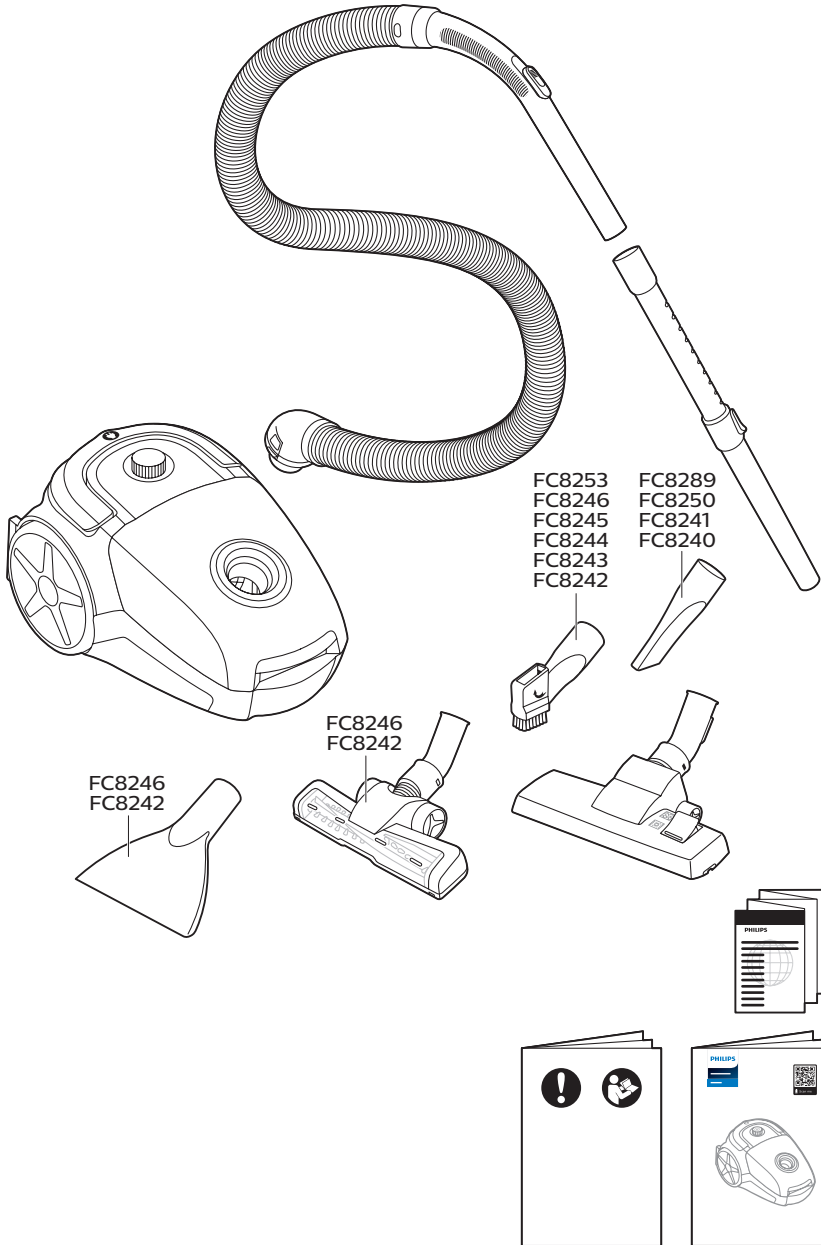

PHILIPS

2000 Series

FC8289, FC8253,
FC8250, FC8246,
FC8245, FC8244,
FC8243, FC8242,
FC8241, FC8240

www.philips.com/MyBagVacuum2000

<p>FC8289 FC8250 FC8241 FC8240</p> 		<p>FC8250 FC8241 FC8240</p>	<p>FC8289 FC8253 FC8246 FC8245 FC8244 FC8243 FC8242</p>
<p>FC8253 FC8246 FC8245 FC8244 FC8243 FC8242</p> 			
			
<p>FC8246 FC8242</p> 			
			
<p>FC8246 FC8242</p> 			
			